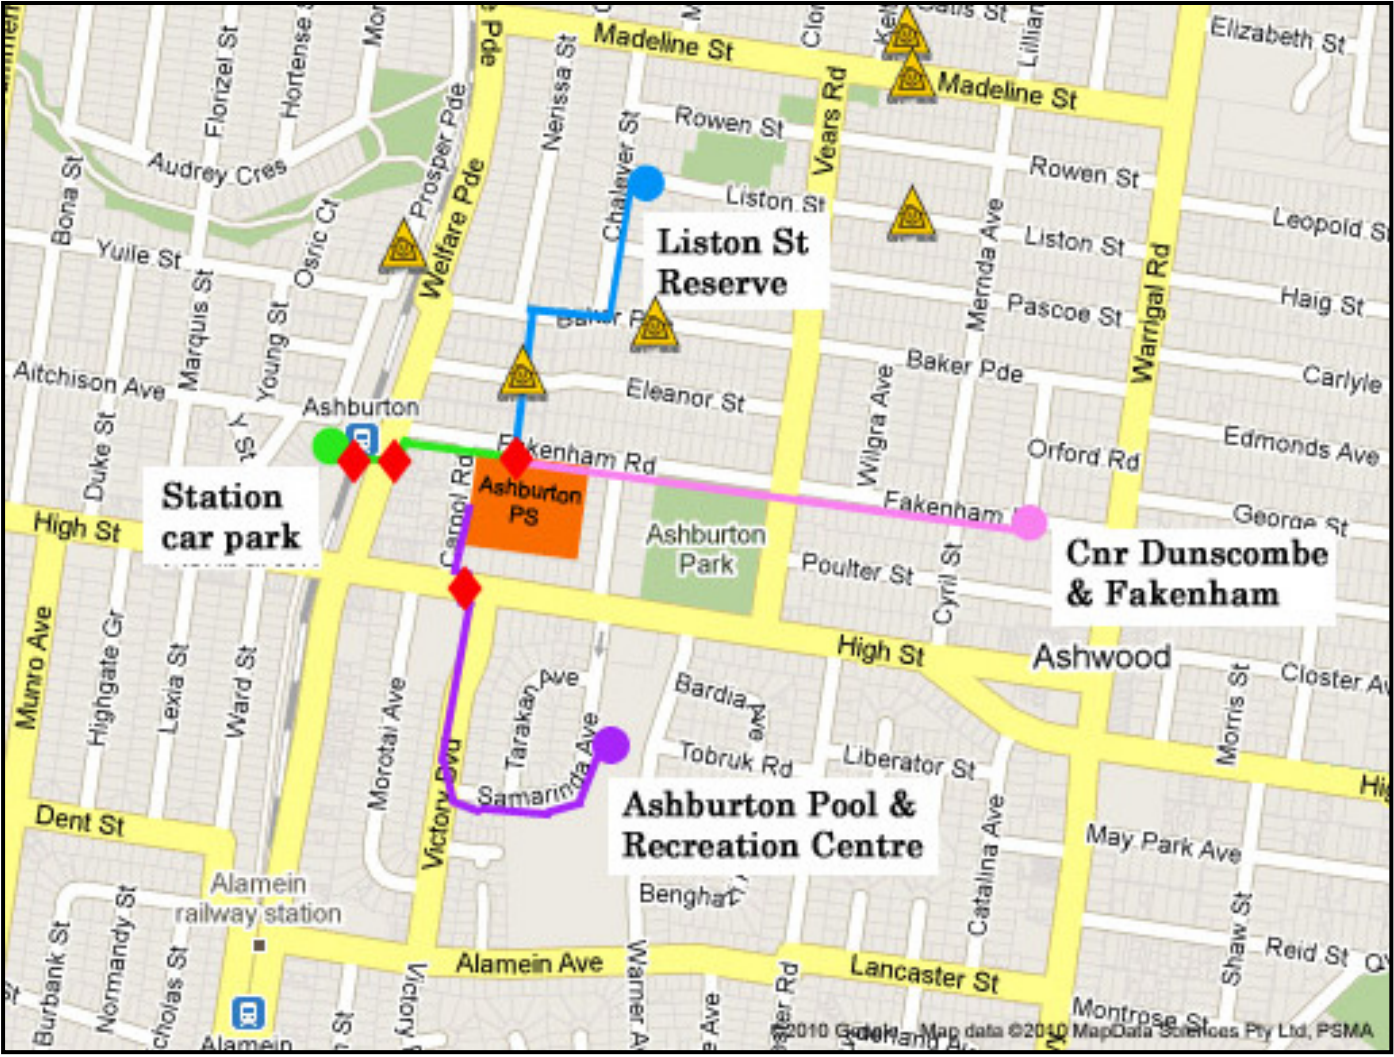

Ashburton Primary School

“Part Way Is Ok” Routes to School

Drop off Points

- **Liston Street Reserve**
Corner of Liston Street and Chaley Street
- **Ashburton Station**
Enter car park, drop off student and drive through. Cross the station via pedestrian safety train gates
- **Ashburton Pool & Recreation Centre**
Car park off Samarindab Avenue
- **Corner Dunscombe Avenue and Fakenham Road**

◆ Suggested crossing

▲ Safety Neighbourhood House